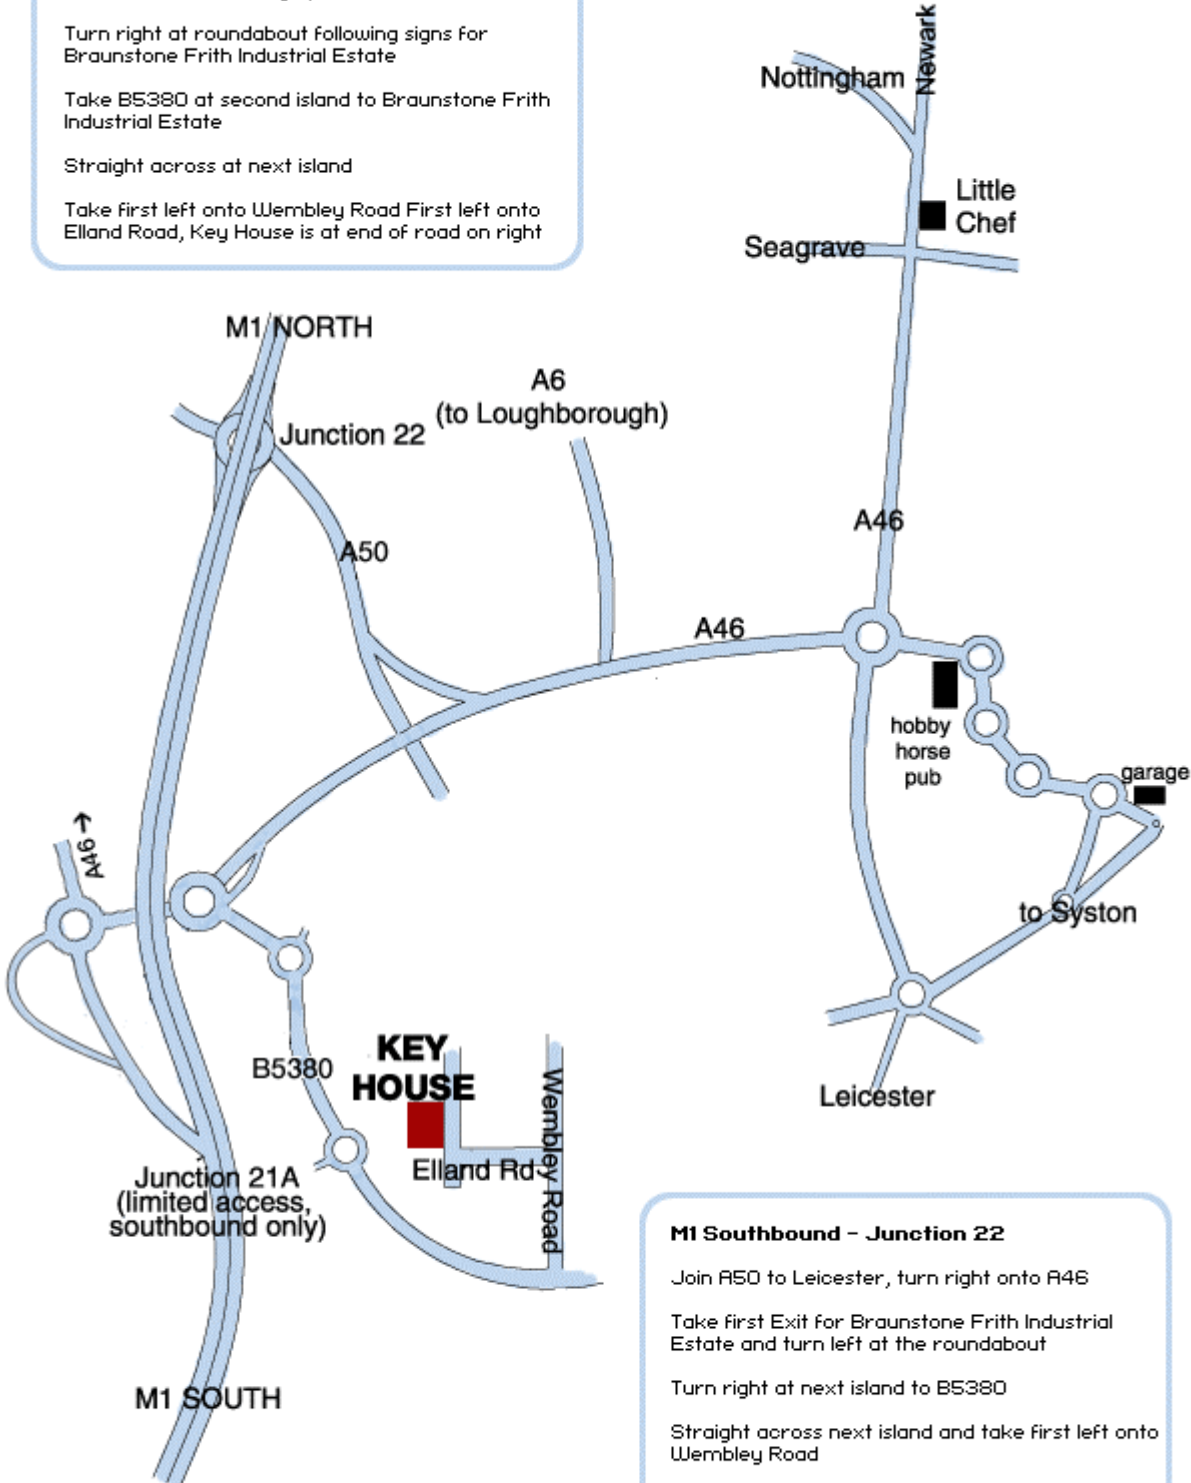

M1 Northbound - Junction 21A (A46)

Take 1st exit of A46 sign posted Braunstone Frith

Turn right at roundabout following signs for Braunstone Frith Industrial Estate

Take B5380 at second island to Braunstone Frith Industrial Estate

Straight across at next island

Take first left onto Wembley Road First left onto Elland Road, Key House is at end of road on right

M1 Southbound - Junction 22

Join A50 to Leicester, turn right onto A46

Take first Exit for Braunstone Frith Industrial Estate and turn left at the roundabout

Turn right at next island to B5380

Straight across next island and take first left onto Wembley Road

Take first left onto Elland Road, KeyHouse is at the end of the road on right